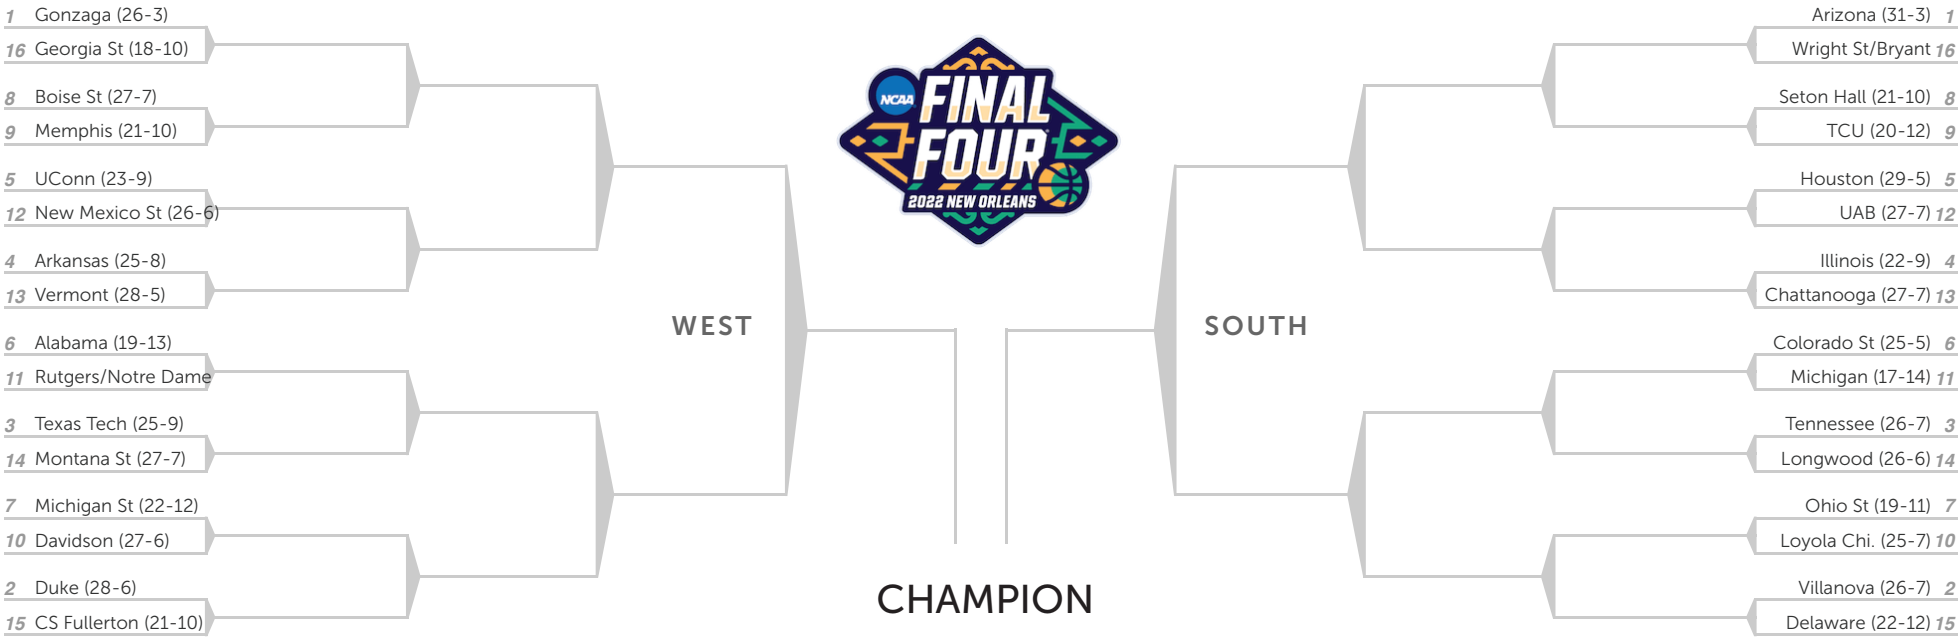

ROUND 1 ROUND 2 SWEET 16 ELITE 8 **FINAL FOUR** ELITE 8 SWEET 16 ROUND 2 ROUND 1

FIRST FOUR

- 16 Wright St (21-13)
 - 11 Rutgers (18-13)
 - Wyoming (25-8) 16
 - Tx Southern (18-12) 16
- 16 Bryant (22-9) **S** 11 Notre Dame (22-10) **W** **E** Indiana (20-13) 16 **M** Tx A&M-CC (23-11) 16